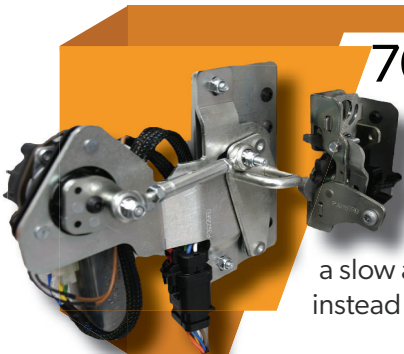

The TriMark Advantage

TriMark's Powered Products adds further functionality and convenience to your cabs and access doors. Several products are available that range from simple power lock actuators to complete powered door and window opening/closing systems

550-0100 Compact Style Power Lock Actuator

TriMark's Power Lock Actuator has been tested and validated to meet stringent performance requirements thus insuring a long life of trouble-free operation. It is provided with thermal protection for excessive heating due to extreme usage as rapid, frequent operations or sustained activation as well as a varistor for electrical transient noise reduction. A clutch mechanism provides for soft starts/stops and allows for manual override with key.

700-0100 Power Cinching Strike

TriMark's Power Cinching Strike is designed for large and heavy doors and windows that have difficulty closing due to higher door seals, air compression or pre-bowed glass. The power cinching function is completed in a slow and smooth operation using a robust electric motor drive instead of relying on a door slam to close the door and fully latch.

700-0200 Power Vent Window

TriMark's Power Vent Window System is designed for large vent windows that utilize a single quarter turn window handle. Coupled with a state sensing door latch, the powered window automatically vents when the entrance door is opened, providing ease of door closing by reducing the air compression. The powered window is also operable via a switch from the dash and it can also be manually operated or disengaged for emergency egress.